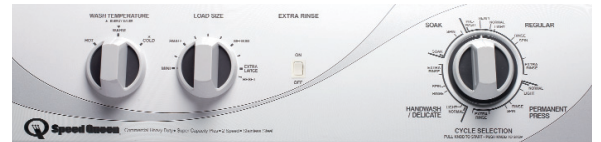

AWN432

2-Speed Motor, 17 Cycles, 3 Water Temperatures, Extra Rinse Option