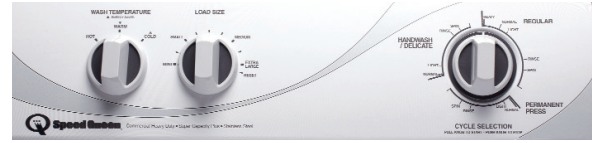

For the most accurate information, the installation guide should be used for all design and construction purposes. Due to continuous product improvements, design and specifications are subject to change without notice. The quality management system of Alliance Laundry Systems' Ripon facility has been registered to ISO 9001:2000.

Printed in the USA.

©Copyright 2009 Alliance Laundry Systems LLC

Speed Queen Warranty

Speed Queen brings to you the industry's best warranty on all of our washers and dryers.

3 years on parts and labor.   **5 years** on the motor.*
5 years on the cabinet.*   **10 years** on transmission.
Lifetime on all stainless steel washtubs and outer draintubs.*

* Limited. See Speed Queen warranty bond for details.

AWN311

1-Speed Motor, 7 Cycles, 3 Water Temperatures