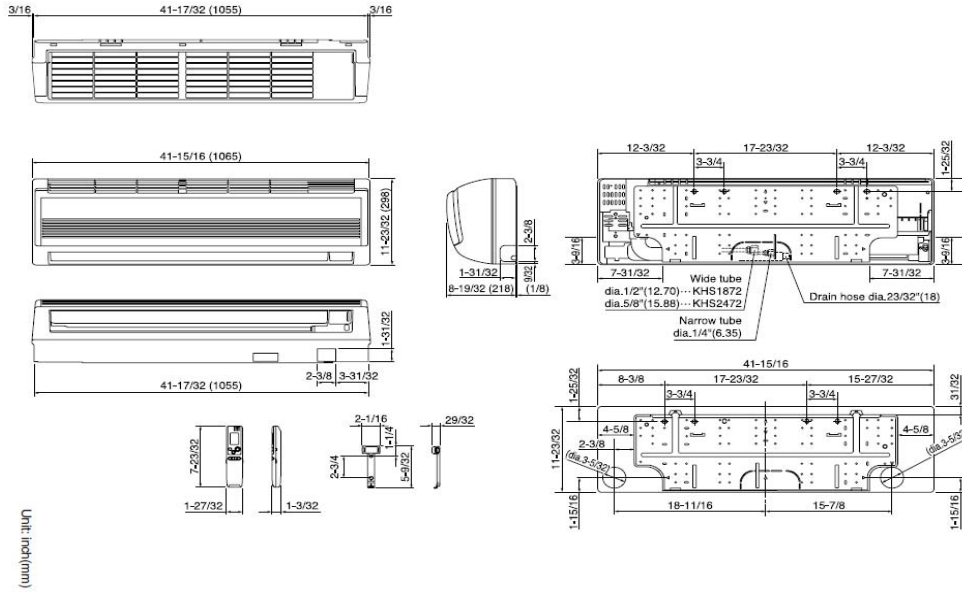

Dimensional Data for 24KHS72
Indoor unit : KHS2472

Outdoor Unit CH2472